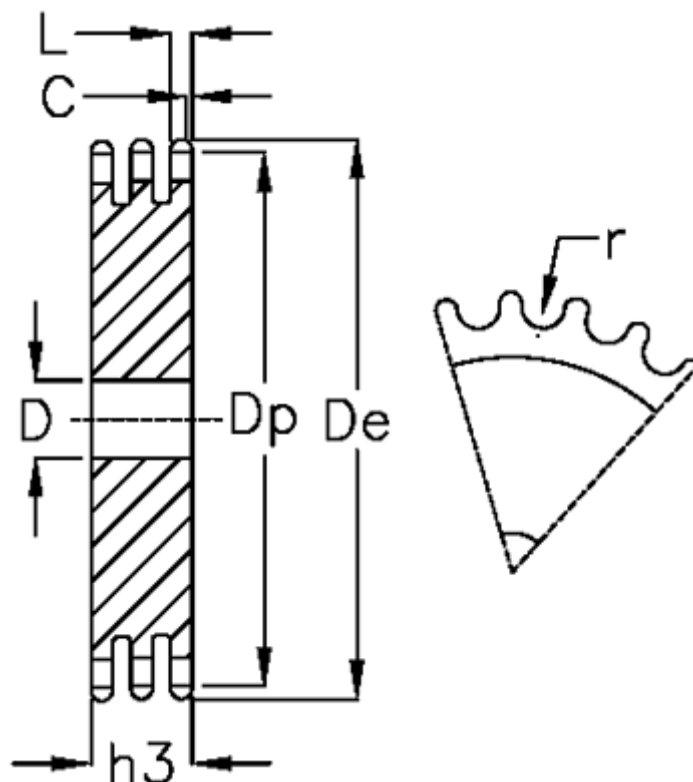

Article number: 616023006015

Description: Plate wheel 10 B-3 Z=15 triplex

Measures

C	= 2
D	= 12
De	= 83
Dp	= 76.36
For chain size	= 5/8 x 3/8
For chain type	= 10 B-3
h3	= 42.1
L	= 9

Number of teeth	= 15
r	= 10.16